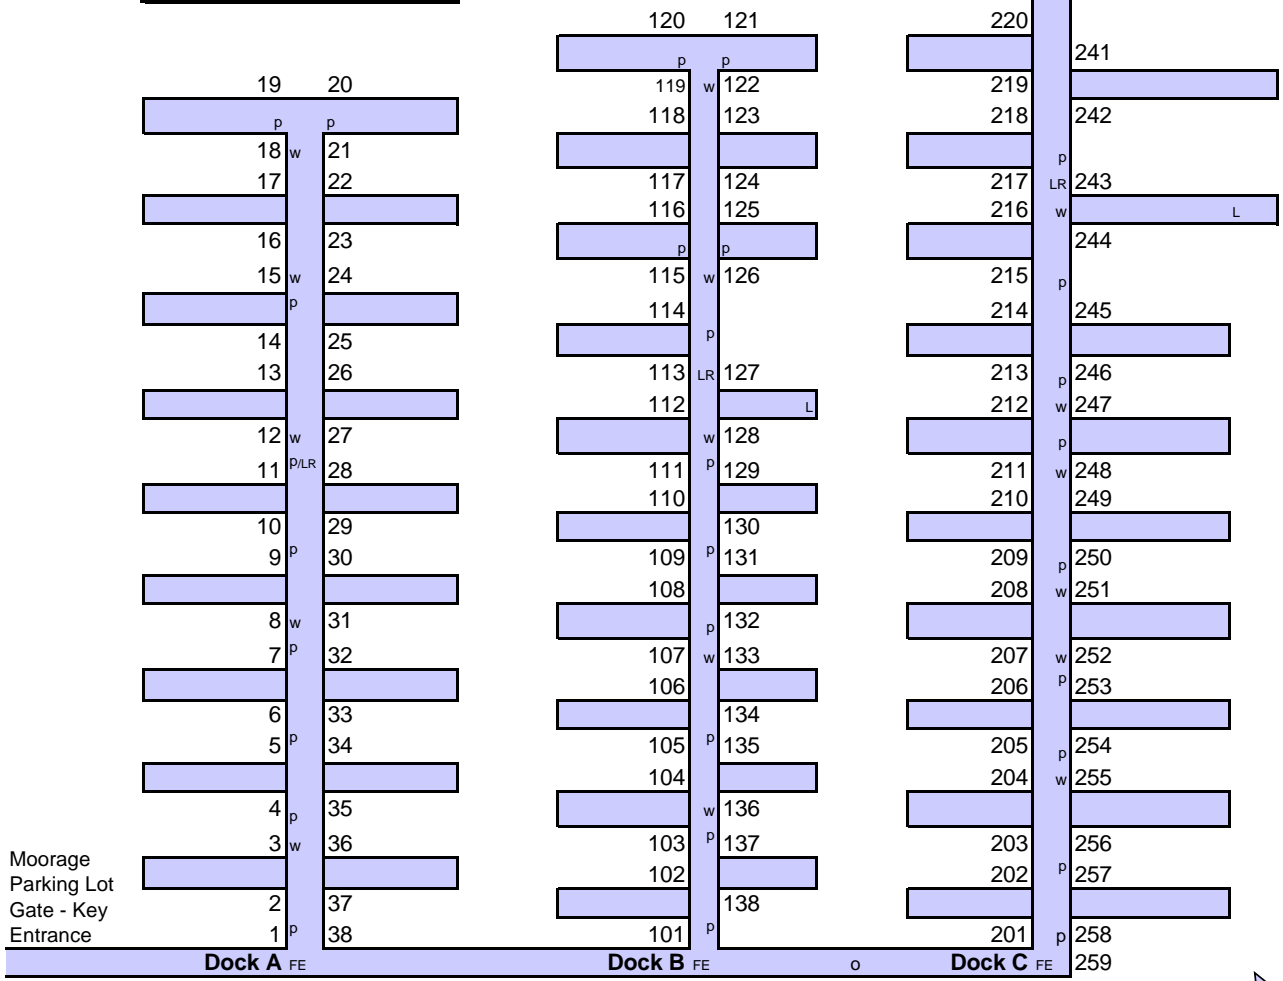

NOTE: THIS DIAGRAM IS NOT TO SCALE

Slips Size Boat Lengths 30 feet or under
 Finger Length - 28 Ft; Finger Width - 23 Ft.
Slips Size Boat Lengths Over 30 feet
 Finger Length - 40 Ft; Finger Width - 31 Ft.

L=ladder
 LR=life ring
 w=water
 FE=fire extinguisher
 p=pier

Entrance to Marina from Columbia

Water Depths
 (as measured July 2015)
 Marina entrance: 13.5-15 feet
 Fuel dock: 9 feet
 Guest dock: 15-17 feet

Boat Launch

C-Dock South has H2O & electrical at each slip

Boat Houses

311	301-Sheriff
310	302
309	303
308	304
307	305
306	