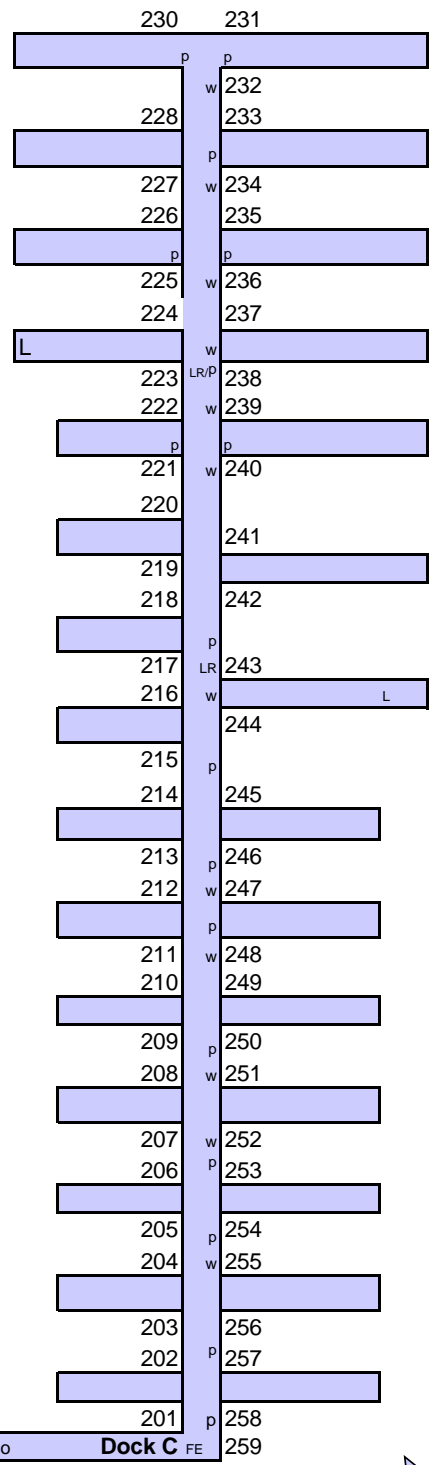

NOTE: THIS DIAGRAM IS NOT TO SCALE

Slips Size Boat Lengths 30 feet or under
 Finger Length - 28 Ft; Finger Width - 23 Ft.
Slips Size Boat Lengths Over 30 feet
 Finger Length - 40 Ft; Finger Width - 31 Ft.

L=ladder
 LR=life ring
 w=water
 FE=fire extinguisher
 p=pier

Entrance to Marina from Columbia

Water Depths
 (as measured July 2015)
 Marina entrance: 13.5-15 feet
 Fuel dock: 9 feet
 Guest dock: 15-17 feet