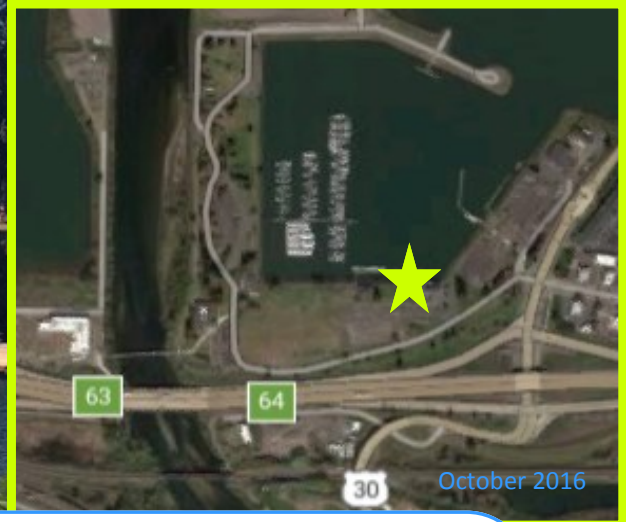

PORT OF HOOD RIVER *Providing for the region's economic future.*

For Lease

**700 E. Port Marina Way
Hood River**

Small office space

\$1.20/sf + Mod Gross

Mid-long term

On-site Parking

Move in ready

On the Hood River Marina

FOR INFO CALL

Anne Medenbach

(541) 386-5116

www.portofhoodriver.com

amedenbach@portofhoodriver.com

Suite 102

- 313 SF
- Marina View
- Private office
- Easy location
- On River trail